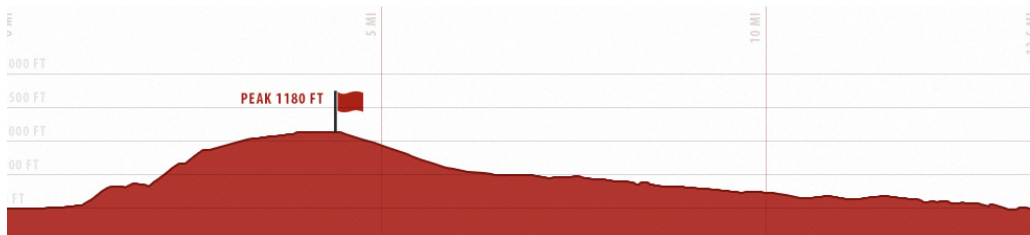

# EXPRESSO RIDE OF THE WEEK

## TEMPLE RIDGE 13.5 miles EXTREME Ride

Last week we had 3 riders complete Espresso Speedway to finish tied for 60 place out of 646 facilities in the Ride of the Week competition!

This week is Temple Ridge and it is an Extreme Ride of 13.5 miles. We will need your help this week AS WE LOOK TO IMPROVE from 60th place! So please RIDE! The Mel Korum Y is fantastic, but let's pass them this week!